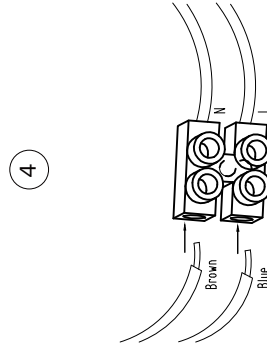

NOVA LUCE

9020927

Turn off the general switch

Press these areas to
Remove the cap

Drawing for Drilling

Connect wires

Put it in place & apply the screws

Turn on the general switch