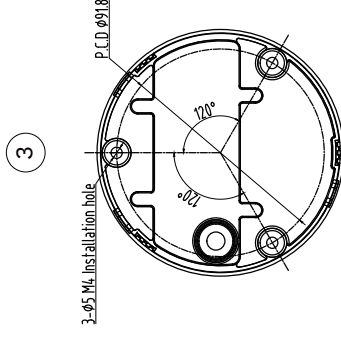

NOVA LUCE

9020927

Turn off the general switch

Press these areas to
Remove the cap

Drawing for Drilling

Connect wires

Put it in place & apply the screws

Turn on the general switch