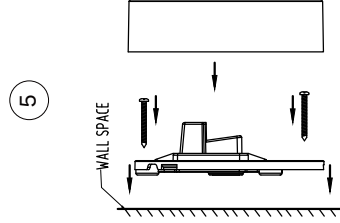

NOVA LUCE

9020927

Turn off the general switch

Press these areas to
Remove the cap

Drawing for Drilling

Connect wires

Put it in place & apply the screws

Turn on the general switch