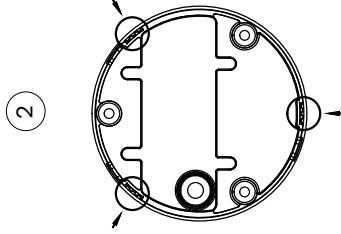

NOVA LUCE

9020927

Turn off the general switch

Press these areas to
Remove the cap

Drawing for Drilling

Connect wires

Put it in place & apply the screws

Turn on the general switch