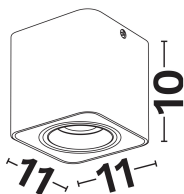

DIMENSION & WEIGHT

LxWxH (cm)	L: 11 W: 11 H: 10 cm
Cut out (cm)	N/A
Weight (Kgr)	0,55

TECHNICAL DRAWING

MATERIAL & COLOR

Product Color	White
Body Material	Aluminium
Cover Material	N/A

APPLICATION & MOUNTING