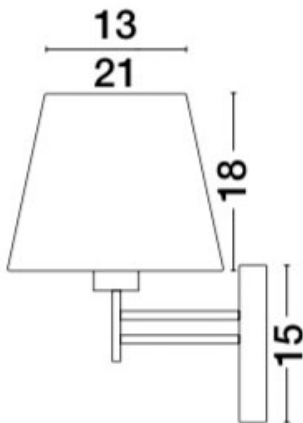

NOVA LUCE

PRODUCT DATASHEET

Version: 001

PRODUCT PHOTOGRAPH

TECHNICAL DRAWING

GENERAL INFORMATION

Product Code	8126161
Collection	Decorative
Product Category	Wall
Product Family	Logan
Mounting Location	Wall
Application Environment	Indoor

DIMENSION & WEIGHT

LxWxH (cm)	L: 21 W: 25,5 H: 32
Cut out (cm)	N/A
Weight (Kgr)	0.7

MATERIAL & COLOR

Product Color	White
Body Material	Aluminium & Fabric

APPLICATION & MOUNTING

Ambient Working Temp.	Max 45 oC
Type of Protection	IP20
Dimmable	Depends on the lamp
Type of Dimming (Optional)	N/A
Mounting type	Wall
Mounting Depth (cm)	N/A
Led Module Replaceable	Yes
Light Source	LED E27