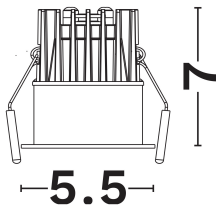

COMPATIBLE WITH

— On/Off Driver: Included

— Triac Driver: 9844008(Remote)

— Dali Driver: 9621523

GENERAL INFORMATION

Product Code	9232214
Product Category	Downlights
Product Family	Blade
Mounting Location	
Application Environment	Outdoor

DIMENSION & WEIGHT

LxWxH (cm)	D:5.5 H:7
Cut out (cm)	4,6
Weight (Kgr)	N/A

MATERIAL & COLOR

Product Color	Black
Body Material	Aluminium
Cover Material	N/A

APPLICATION & MOUNTING

Ambient Working Temp.	45 C
Type of Protection	IP65
Protection Class IK	IK04
Dimmable	Yes
Type of Dimming (Optional)	Triac/Dali
Mounting type	Recessed
Mounting Depth (cm)	Ceiling
Led Module Replaceable	No
Light Source	Led
Adjustable	No

NOVA LUCE S.A

Schimatari Viotias
32009, Greece

+30 22620 58 121
+30 22620 56 743

info@novaluce.com
www.novaluce.com