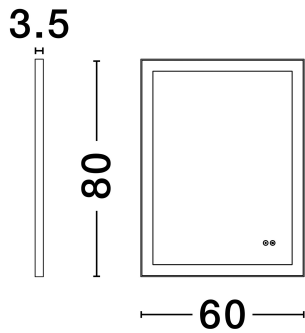

NOVA LUCE

PRODUCT DATASHEET

Version: 001

PRODUCT PHOTOGRAPH

GENERAL INFORMATION

Product Code	9006037
Collection	Indoor
Product Category	Bathroom
Product Family	Ural
Mounting Location	Ceiling
Application Environment	Indoor
Specifications	N/A

DIMENSION & WEIGHT

LxWxH (cm)	L: 60 W: 3.5 H: 80
Cut Out (cm)	N/A
Weight (Kgr)	9

MATERIAL & COLOR

Product Color	Sandy Black & White
Body Material	Aluminium & Mirror Glass

TECHNICAL DRAWING

APPLICATION & MOUNTING

+30 22620 58 121
+30 22620 56 743

info@novaluce.com
www.novaluce.com

NOVA LUCE

PRODUCT DATASHEET

Version: 001

ELECTRICAL DATA

Power (Nominal)	29W
Input voltage (Nominal)	220-240V
Mains Frequency	50/60Hz

PHOTOMETRICAL DATA