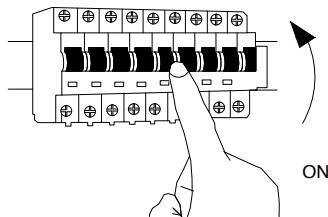

NOVA LUCE

9580673,9580573

1

Turn off the general switch

2

Drill holes & apply plastic anchors
With screws

3

Connect the wires

4

Apply the side screws

5

Turn on the general switch