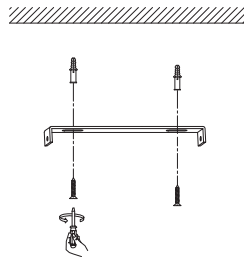

NOVA LUCE

9580673,9580573

1

Turn off the general switch

2

Drill holes & apply plastic anchors
With screws

3

Connect the wires

4

Apply the side screws

5

Turn on the general switch