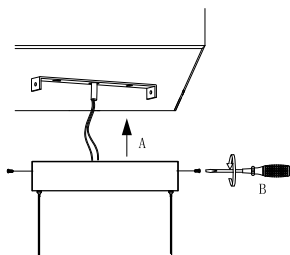

NOVA LUCE

9580673,9580573

1

Turn off the general switch

2

Drill holes & apply plastic anchors
With screws

3

Connect the wires

4

Apply the side screws

5

Turn on the general switch