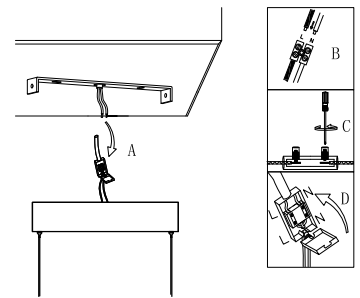

NOVA LUCE

9580673,9580573

1

Turn off the general switch

2

Drill holes & apply plastic anchors
With screws

3

Connect the wires

4

Apply the side screws

5

Turn on the general switch