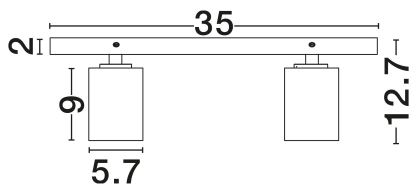

TECHNICAL DRAWING

APPLICATION & MOUNTING

Ambient Working Temp.	Max 45°C
Type of Protection	IP20
Dimmable	Yes
Type of Dimming	N/A
Mounting type	Surface
Mounting Depth (cm)	N/A
Led Module Replaceable	Yes
Light Source	GU10

NOVA LUCE S.A

Schimatari Viotias
32009, Greece

+30 22620 58 121
+30 22620 56 743

info@novaluce.com
www.novaluce.com