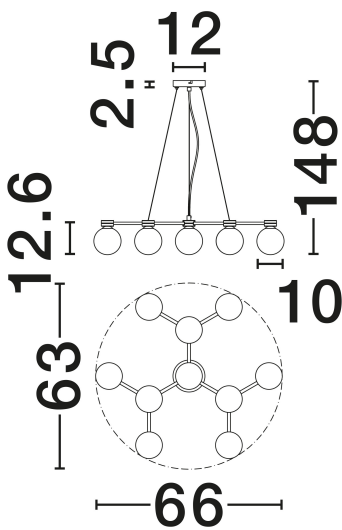

TECHNICAL DRAWING

GENERAL INFORMATION

Product Code	9620161
Collection	Indoor
Product Category	Suspension
Product Family	Ovalino
Mounting Location	Ceiling
Application Environment	Indoor
Specifications	N/A

DIMENSION & WEIGHT

LxWxH (cm)	L: 66 W: 63 H: 148
Cut Out (cm)	N/A
Weight (Kgr)	3

MATERIAL & COLOR

Product Color	Opal & Satin Gold, Matt Black
Body Material	Glass & Metal

APPLICATION & MOUNTING

Ambient Working Temp.	Max 45°C
Type of Protection	IP20
Dimmable	Yes
Type of Dimming	N/A
Mounting type	Surface
Mounting Depth (cm)	N/A
Led Module Replaceable	Yes
Light Source	G9

NOVA LUCE S.A

Schimatari Viotias
32009, Greece

+30 22620 58 121
+30 22620 56 743

info@novaluce.com
www.novaluce.com