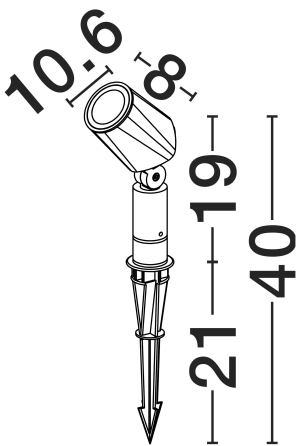

NOVA LUCE

PRODUCT DATASHEET

Version: 001

PRODUCT PHOTOGRAPH

GENERAL INFORMATION

Product Code	9030155
Collection	Outdoor
Product Category	Accent Lighting
Product Family	Spy
Mounting Location	Ground
Application Environment	Outdoor
Specifications	N/A

DIMENSION & WEIGHT

LxWxH (cm)	‡ H:19cm (+21 cm spike)
Cut out (cm)	N/A
Weight (Kgr)	0.45

TECHNICAL DRAWING

MATERIAL & COLOR

Product Color	Sandy Black
Body Material	Aluminium & Glass

APPLICATION & MOUNTING

Ambient Working Temp.	Max 45 oC
Type of Protection	IP65
Dimmable	N/A
Type of Dimming	N/A
Mounting type	Surface
Mounting Depth (cm)	N/A
Led Module Replaceable	Yes
Light Source	GU10

Power (Nominal)	10w
Input voltage (Nominal)	220-240Vac
Mains Frequency	50/60Hz

PHOTOMETRICAL DATA

Luminus Flux	N/A
Color Temperature	N/A
Light Color (Designation)	N/A

WARRANTY

Warranty	3 Years
----------	----------------