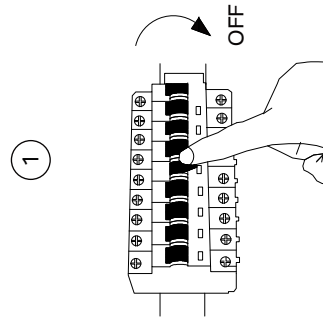

# NOVA LUCE

9030846

Turn off the general switch

2. Drill holes & apply plastic anchors
3. Tie up screws
4. Connect the wires
5. Fix it in place & apply side screws
6. Tie up screw

Turn on the general switch