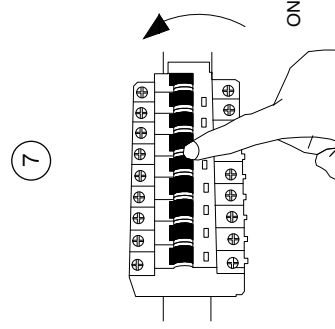

# NOVA LUCE

9030846

Turn off the general switch

2. Drill holes & apply plastic anchors
3. Tie up screws
4. Connect the wires
5. Fix it in place & apply side screws
6. Tie up screw

Turn on the general switch