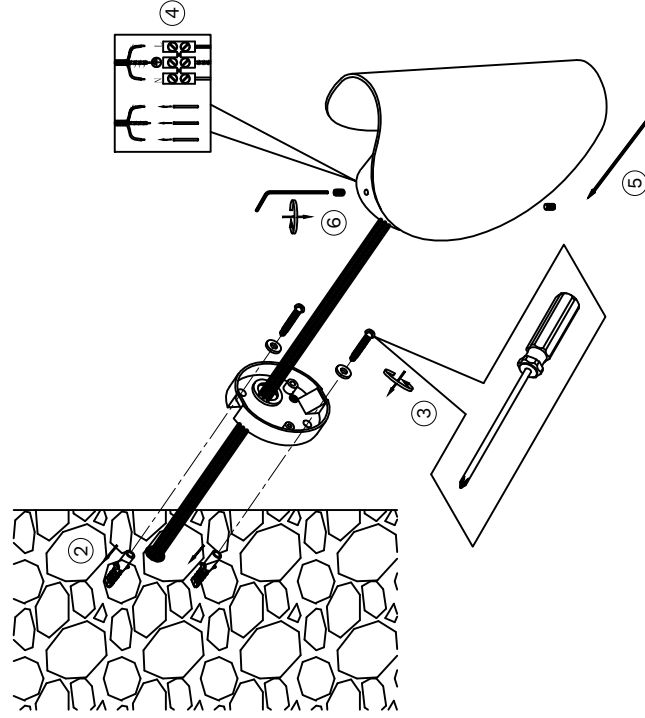

# NOVA LUCE

9030846

Turn off the general switch

2. Drill holes & apply plastic anchors
3. Tie up screws
4. Connect the wires
5. Fix it in place & apply side screws
6. Tie up screw

Turn on the general switch