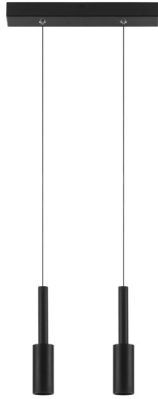

NOVA LUCE

PRODUCT DATASHEET

Version: 001

PRODUCT PHOTOGRAPH

TECHNICAL DRAWING

GENERAL INFORMATION

Product Code	9010230
Collection	Decorative
Product Category	Suspension
Product Family	Joy
Mounting Location	Ceiling
Application Environment	Indoor

DIMENSION & WEIGHT

LxWxH (cm)	D: 30 H: 200
Cut out (cm)	N/A
Weight (Kgr)	0.8

MATERIAL & COLOR

Product Color	Sandy Black
Body Material	Aluminium

APPLICATION & MOUNTING

Ambient Working Temp.	Max 45 oC
Type of Protection	IP20
Dimmable	No
Type of Dimming (Optional)	N/A
Mounting type	Ceiling
Mounting Depth (cm)	N/A
Led Module Replaceable	No
Light Source	LED