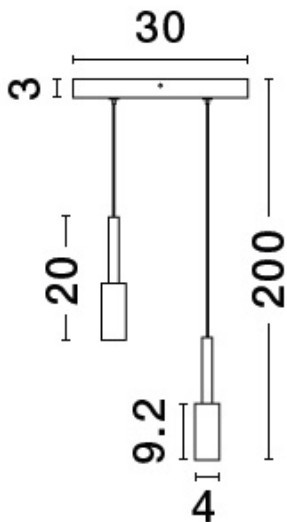

NOVA LUCE

PRODUCT DATASHEET

Version: 001

PRODUCT PHOTOGRAPH

TECHNICAL DRAWING

GENERAL INFORMATION

Product Code	9010230
Collection	Decorative
Product Category	Suspension
Product Family	Joy
Mounting Location	Ceiling
Application Environment	Indoor

DIMENSION & WEIGHT

LxWxH (cm)	D: 30 H: 200
Cut out (cm)	N/A
Weight (Kgr)	0.8

MATERIAL & COLOR

Product Color	Sandy Black
Body Material	Aluminium

APPLICATION & MOUNTING

Ambient Working Temp.	Max 45 oC
Type of Protection	IP20
Dimmable	No
Type of Dimming (Optional)	N/A
Mounting type	Ceiling
Mounting Depth (cm)	N/A
Led Module Replaceable	No
Light Source	LED

Power (Nominal)	14W
Input voltage (Nominal)	220-240Vac
Mains Frequency	50/60Hz

PHOTOMETRICAL DATA

Luminous Flux	1121 lm
Color Temperature	3000K
Light Color (Designation)	Warm White

WARRANTY

Warranty	3 Years
----------	----------------