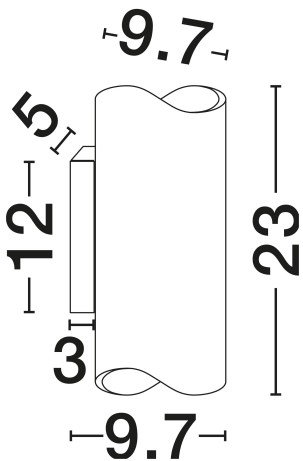

NOVA LUCE

PRODUCT DATASHEET

Version: 001

PRODUCT PHOTOGRAPH

GENERAL INFORMATION

Product Code	9056130
Collection	Indoor
Product Category	Wall
Product Family	Sarin
Mounting Location	Wall
Application Environment	Indoor
Specifications	N/A

DIMENSION & WEIGHT

LxWxH (cm)	D: 9.7 W: 9.7 H: 23
Cut Out (cm)	N/A
Weight (Kgr)	0.5

MATERIAL & COLOR

Product Color	Brushed Gold
Body Material	Steel, Aluminium &Acrylic

TECHNICAL DRAWING

APPLICATION & MOUNTING

+30 22620 58 121
+30 22620 56 743

info@novaluce.com
www.novaluce.com

NOVA LUCE

PRODUCT DATASHEET

Version: 001

ELECTRICAL DATA

Power (Nominal)	5W
Input voltage (Nominal)	220-240V
Mains Frequency	50/60Hz

PHOTOMETRICAL DATA

Luminous Flux	250lm
Color Temperature	2700-3000-4000K
Light Color (Designation)	WW - NW

WARRANTY

Warranty	3 Years
----------	----------------

CERTIFICATES

Certificates	CE,UKCA
--------------	----------------