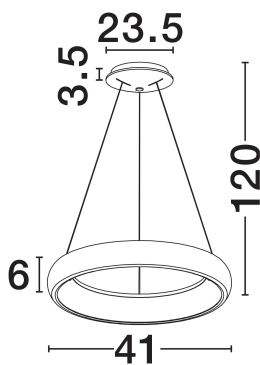

NOVA LUCE

PRODUCT DATASHEET

Version: 001

PRODUCT PHOTOGRAPH

TECHNICAL DRAWING

GENERAL INFORMATION

| | |
|-------------------------|------------|
| Product Code | 8105620 |
| Collection | Indoor |
| Product Category | Suspension |
| Product Family | Albi |
| Mounting Location | Wall |
| Application Environment | Indoor |
| Specifications | N/A |

DIMENSION & WEIGHT

| | |
|--------------|--------------|
| LxWxH (cm) | D: 41 H: 120 |
| Cut Out (cm) | N/A |
| Weight (Kgr) | 1.6 |

MATERIAL & COLOR

| | |
|---------------|---------------------|
| Product Color | Sandy Black |
| Body Material | Aluminium & Acrylic |

| | |
|-------------------------|-----------------|
| Power (Nominal) | 32W |
| Input voltage (Nominal) | 220-240V |
| Mains Frequency | 50/60Hz |

PHOTOMETRICAL DATA

| | |
|---------------------------|-------------------|
| Luminous Flux | 1950lm |
| Color Temperature | 3000K |
| Light Color (Designation) | Warm White |