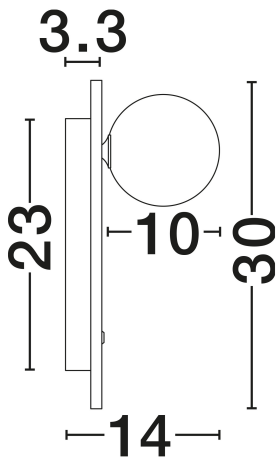

NOVA LUCE

PRODUCT DATASHEET

Version: 001

PRODUCT PHOTOGRAPH

TECHNICAL DRAWING

GENERAL INFORMATION

Product Code	9019805
Collection	Indoor
Product Category	Wall
Product Family	Ovee
Mounting Location	Wall
Application Environment	Indoor
Specifications	N/A

DIMENSION & WEIGHT

LxWxH (cm)	D: 30 W: 14
Cut Out (cm)	N/A
Weight (Kgr)	2.5

MATERIAL & COLOR

Product Color	Natural & Opal
Body Material	Travertine & Glass

APPLICATION & MOUNTING

Ambient Working Temp.	Max 45°C
Type of Protection	IP20
Dimmable	Yes
Type of Dimming	N/A
Mounting type	Surface
Mounting Depth (cm)	N/A
Led Module Replaceable	Yes
Light Source	G9

Power (Nominal)	1x5W
Input voltage (Nominal)	100-240V
Mains Frequency	50/60Hz

PHOTOMETRICAL DATA

Luminous Flux	N/A
Color Temperature	N/A
Light Color (Designation)	N/A

WARRANTY

Warranty	3 Years
----------	----------------