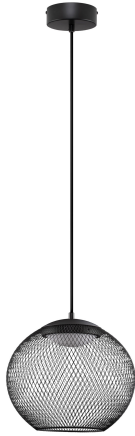

NOVA LUCE

PRODUCT DATASHEET

Version: 001

PRODUCT PHOTOGRAPH

TECHNICAL DRAWING

GENERAL INFORMATION

Product Code	9620153
Collection	Indoor
Product Category	Suspension
Product Family	Kinetic
Mounting Location	Wall
Application Environment	Indoor
Specifications	N/A

DIMENSION & WEIGHT

LxWxH (cm)	D: 30 H: 154
Cut Out (cm)	N/A
Weight (Kgr)	1

MATERIAL & COLOR

Product Color	Matt Black
Body Material	Metal & Acrylic

APPLICATION & MOUNTING

Ambient Working Temp.	Max 45°C
Type of Protection	IP20
Dimmable	No
Type of Dimming	N/A
Mounting type	Surface
Mounting Depth (cm)	N/A
Led Module Replaceable	No
Light Source	LED

Power (Nominal)	12W
Input voltage (Nominal)	220-240V
Mains Frequency	50/60Hz

PHOTOMETRICAL DATA

Luminous Flux	456lm
Color Temperature	3000K
Light Color (Designation)	Warm White

WARRANTY

Warranty	3 Years
----------	----------------