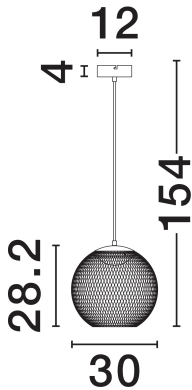

NOVA LUCE

PRODUCT DATASHEET

Version: 001

PRODUCT PHOTOGRAPH

TECHNICAL DRAWING

GENERAL INFORMATION

Product Code	9620153
Collection	Indoor
Product Category	Suspension
Product Family	Kinetic
Mounting Location	Wall
Application Environment	Indoor
Specifications	N/A

DIMENSION & WEIGHT

LxWxH (cm)	D: 30 H: 154
Cut Out (cm)	N/A
Weight (Kgr)	1

MATERIAL & COLOR

Product Color	Matt Black
Body Material	Metal & Acrylic

APPLICATION & MOUNTING

Ambient Working Temp.	Max 45°C
Type of Protection	IP20
Dimmable	No
Type of Dimming	N/A
Mounting type	Surface
Mounting Depth (cm)	N/A
Led Module Replaceable	No
Light Source	LED

Power (Nominal)	12W
Input voltage (Nominal)	220-240V
Mains Frequency	50/60Hz

PHOTOMETRICAL DATA

Luminous Flux	456lm
Color Temperature	3000K
Light Color (Designation)	Warm White

WARRANTY

Warranty	3 Years
----------	----------------