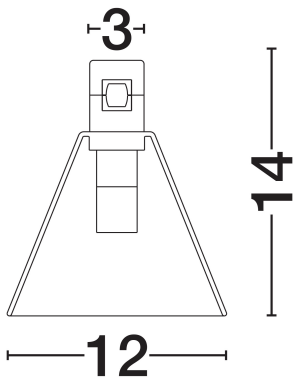

NOVA LUCE

PRODUCT DATASHEET

Version: 001

PRODUCT PHOTOGRAPH

TECHNICAL DRAWING

GENERAL INFORMATION

Product Code	9090291
Collection	Indoor
Product Category	Accessories
Product Family	Cocktail
Mounting Location	N/A
Application Environment	Indoor
Specifications	N/A

DIMENSION & WEIGHT

LxWxH (cm)	L: 12 H: 14
Cut Out (cm)	N/A
Weight (Kgr)	0

MATERIAL & COLOR

Product Color	Sandy Black
Body Material	Aluminium & Glass

APPLICATION & MOUNTING

Ambient Working Temp.	Max 45°C
Type of Protection	IP20
Dimmable	No
Type of Dimming	N/A
Mounting type	Surface
Mounting Depth (cm)	N/A
Led Module Replaceable	No
Light Source	LED