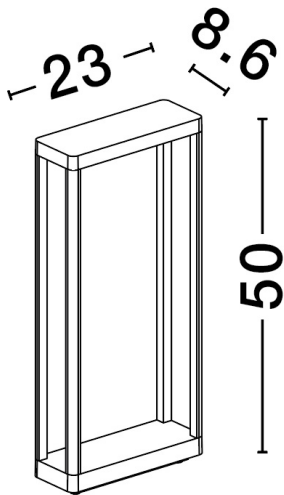

NOVA LUCE

PRODUCT DATASHEET

Version: 001

PRODUCT PHOTOGRAPH

TECHNICAL DRAWING

GENERAL INFORMATION

Product Code	9030591
Collection	Outdoor
Product Category	Bollard
Product Family	Cosmic
Mounting Location	Ground
Application Environment	Outdoor
Specifications	

DIMENSION & WEIGHT

LxWxH (cm)	L: 23 W: 8,6 H: 75
Cut out (cm)	N/A
Weight (Kgr)	1.55

MATERIAL & COLOR

Product Color	Sandy Black
Body Material	Aluminium & Glass

APPLICATION & MOUNTING

Ambient Working Temp.	Max 45 oC
Type of Protection	IP65
Dimmable	No
Type of Dimming (Optional)	N/A
Mounting type	Surface
Mounting Depth (cm)	N/A
Led Module Replaceable	No
Light Source	LED

Power (Nominal)	8 W
Input voltage (Nominal)	220-240Vac
Mains Frequency	50/60Hz

PHOTOMETRICAL DATA

Luminous Flux	489 lm
Color Temperature	3000 K
Light Color (Designation)	Warm White

WARRANTY

Warranty	3 Years
----------	----------------