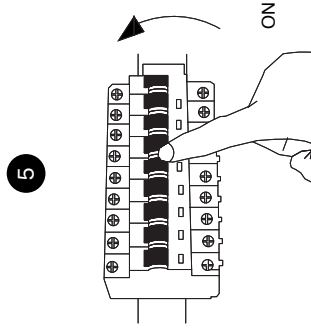

NOVA LUCE

9002866

Turn off the general switch

Turn on the general switch

1. Turn off general switch
2. Drill a holes, apply plastic anchors with screws
3. Connect the wires
4. Apply screws
5. Turn on the general switch