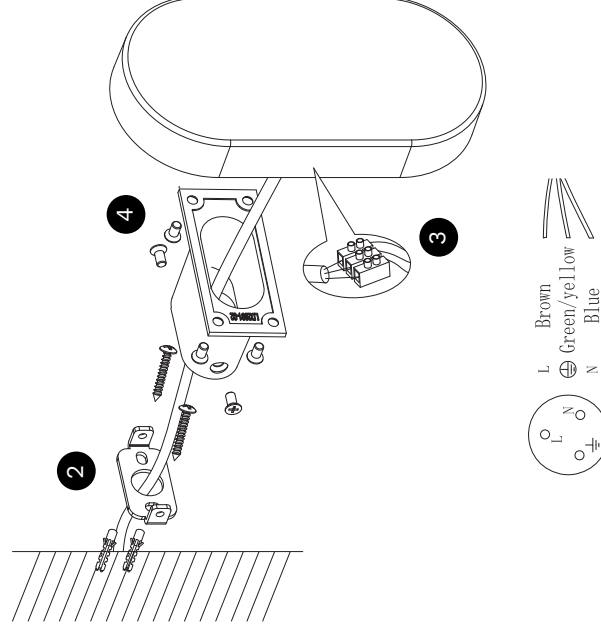

NOVA LUCE

9002866

Turn off the general switch

Turn on the general switch

1. Turn off general switch
2. Drill a holes, apply plastic anchors with screws
3. Connect the wires
4. Apply screws
5. Turn on the general switch