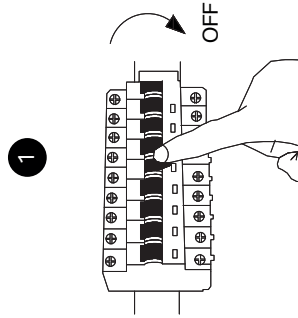

NOVA LUCE

9002866

Turn off the general switch

Turn on the general switch

1. Turn off general switch
2. Drill a holes, apply plastic anchors with screws
3. Connect the wires
4. Apply screws
5. Turn on the general switch