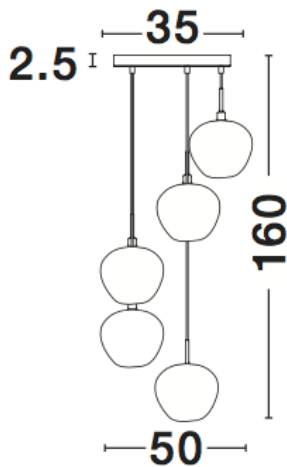

NOVA LUCE

PRODUCT DATASHEET

Version: 001

PRODUCT PHOTOGRAPH

TECHNICAL DRAWING

GENERAL INFORMATION

Product Code	8436406
Collection	Decorative
Product Category	Suspension
Product Family	Cedro
Mounting Location	Ceiling
Application Environment	Indoor

DIMENSION & WEIGHT

LxWxH (cm)	D: 50 H: 160
Cut out (cm)	N/A
Weight (Kgr)	3.1

MATERIAL & COLOR

Product Color	Black & Bronze & Black
Body Material	Metal & Glass

APPLICATION & MOUNTING

Ambient Working Temp.	Max 45 °C
Type of Protection	IP20
Dimmable	Depends on the lamp
Type of Dimming (Optional)	N/A
Mounting type	Ceiling
Mounting Depth (cm)	N/A
Led Module Replaceable	Yes
Light Source	LED E27

Power (Nominal)	Depends on the lamp
Input voltage (Nominal)	220-240Vac
Mains Frequency	50/60Hz

PHOTOMETRICAL DATA

Luminous Flux	Depends on the lamp
Color Temperature	Depends on the lamp
Light Color (Designation)	N/A