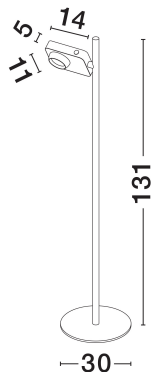

GENERAL INFORMATION

Product Code	9870034
Collection	Indoor
Product Category	Floor
Product Family	Kedros
Mounting Location	Floor
Application Environment	Indoor
Specifications	N/A

DIMENSION & WEIGHT

LxWxH (cm)	L: 30 W: 30 H: 131
Cut Out (cm)	N/A
Weight (Kgr)	4.5

MATERIAL & COLOR

Product Color	Black
Body Material	Aluminium & Steel

APPLICATION & MOUNTING

Ambient Working Temp.	Max 45°C
Type of Protection	IP20
Dimmable	Yes
Type of Dimming	Triac
Mounting type	Surface
Mounting Depth (cm)	N/A
Led Module Replaceable	No
Light Source	LED

NOVA LUCE S.A

Schimatari Viotias
32009, Greece

+30 22620 58 121
+30 22620 56 743

info@novaluce.com
www.novaluce.com