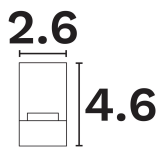

TECHNICAL DRAWING