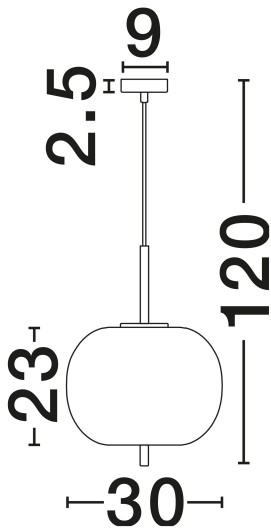

NOVA LUCE

PRODUCT DATASHEET

Version: 001

PRODUCT PHOTOGRAPH

TECHNICAL DRAWING

GENERAL INFORMATION

Product Code	9624071
Collection	Indoor
Product Category	Suspension
Product Family	Lato
Mounting Location	Ceiling
Application Environment	Indoor
Specifications	N/A

DIMENSION & WEIGHT

LxWxH (cm)	D: 30 H: 120
Cut Out (cm)	N/A
Weight (Kgr)	1.4

MATERIAL & COLOR

Product Color	Opal & Black
Body Material	Glass & Metal

APPLICATION & MOUNTING

Ambient Working Temp.	Max 45°C
Type of Protection	IP20
Dimmable	Yes
Type of Dimming	N/A
Mounting type	Surface
Mounting Depth (cm)	N/A
Led Module Replaceable	Yes
Light Source	?27

Power (Nominal)	1x12W
Input voltage (Nominal)	100-240V
Mains Frequency	50/60Hz

PHOTOMETRICAL DATA

Luminous Flux	N/A
Color Temperature	N/A
Light Color (Designation)	N/A

WARRANTY

Warranty	3 Years
----------	----------------