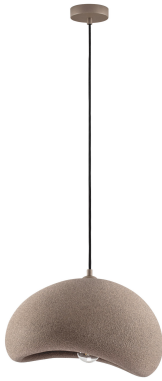

NOVA LUCE

PRODUCT DATASHEET

Version: 001

PRODUCT PHOTOGRAPH

TECHNICAL DRAWING

GENERAL INFORMATION

Product Code	9002672
Collection	Indoor
Product Category	Suspension
Product Family	Aere
Mounting Location	Wall
Application Environment	Indoor
Specifications	N/A

DIMENSION & WEIGHT

LxWxH (cm)	L: 40 W: 32 H: 250
Cut Out (cm)	N/A
Weight (Kgr)	1.8

MATERIAL & COLOR

Product Color	Stone Brown
Body Material	Polyurethane & Resin

APPLICATION & MOUNTING

Ambient Working Temp.	Max 45°C
Type of Protection	IP20
Dimmable	N/A
Type of Dimming	N/A
Mounting type	Surface
Mounting Depth (cm)	N/A
Led Module Replaceable	Yes
Light Source	E27