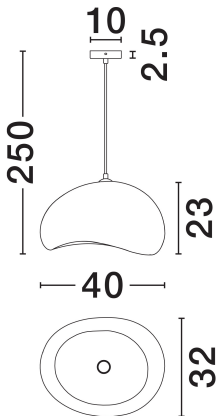

NOVA LUCE

PRODUCT DATASHEET

Version: 001

PRODUCT PHOTOGRAPH

TECHNICAL DRAWING

GENERAL INFORMATION

Product Code	9002672
Collection	Indoor
Product Category	Suspension
Product Family	Aere
Mounting Location	Wall
Application Environment	Indoor
Specifications	N/A

DIMENSION & WEIGHT

LxWxH (cm)	L: 40 W: 32 H: 250
Cut Out (cm)	N/A
Weight (Kgr)	1.8

MATERIAL & COLOR

Product Color	Stone Brown
Body Material	Polyurethane & Resin

APPLICATION & MOUNTING

Ambient Working Temp.	Max 45°C
Type of Protection	IP20
Dimmable	N/A
Type of Dimming	N/A
Mounting type	Surface
Mounting Depth (cm)	N/A
Led Module Replaceable	Yes
Light Source	E27

Power (Nominal)	1x12W
Input voltage (Nominal)	220-240V
Mains Frequency	50/60Hz

PHOTOMETRICAL DATA

Luminous Flux	N/A
Color Temperature	N/A
Light Color (Designation)	N/A

WARRANTY

Warranty	3 Years
----------	----------------