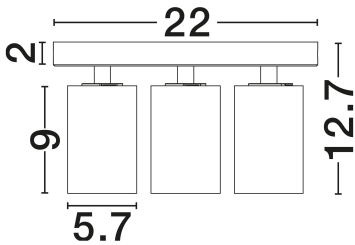

NOVA LUCE

PRODUCT DATASHEET

Version: 001

PRODUCT PHOTOGRAPH

GENERAL INFORMATION

Product Code	9012281
Collection	Indoor
Product Category	Ceiling
Product Family	Tod
Mounting Location	Ceiling
Application Environment	Indoor
Specifications	N/A

DIMENSION & WEIGHT

LxWxH (cm)	D: 22 H 1: 9 H 2: 12.7
Cut Out (cm)	N/A
Weight (Kgr)	0.858

MATERIAL & COLOR

Product Color	Sandy White
Body Material	Aluminium

TECHNICAL DRAWING

APPLICATION & MOUNTING

Ambient Working Temp.	Max 45°C
Type of Protection	IP20
Dimmable	Yes
Type of Dimming	N/A
Mounting type	Surface
Mounting Depth (cm)	N/A
Led Module Replaceable	Yes
Light Source	GU10

Power (Nominal)	3 x 10W
Input voltage (Nominal)	100-240V
Mains Frequency	50/60Hz

PHOTOMETRICAL DATA

Luminous Flux	N/A
Color Temperature	N/A
Light Color (Designation)	N/A

WARRANTY

Warranty	3 Years
----------	----------------