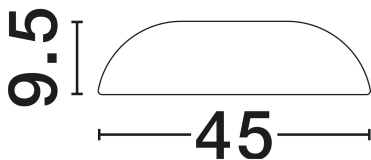

TECHNICAL DRAWING

GENERAL INFORMATION

Product Code	9268044
Collection	Indoor
Product Category	Ceiling
Product Family	Felicia
Mounting Location	Ceiling
Application Environment	Indoor
Specifications	N/A

DIMENSION & WEIGHT

LxWxH (cm)	D: 45 H: 9.5
Cut Out (cm)	N/A
Weight (Kgr)	2

MATERIAL & COLOR

Product Color	Sandy Black
Body Material	Steel, Aluminium &Acrylic

APPLICATION & MOUNTING

Ambient Working Temp.	Max 45°C
Type of Protection	IP20
Dimmable	Yes
Type of Dimming	Triac
Mounting type	Surface
Mounting Depth (cm)	N/A
Led Module Replaceable	No
Light Source	LED

NOVA LUCE S.A

Schimatari Viotias
32009, Greece

+30 22620 58 121
+30 22620 56 743

info@novaluce.com
www.novaluce.com