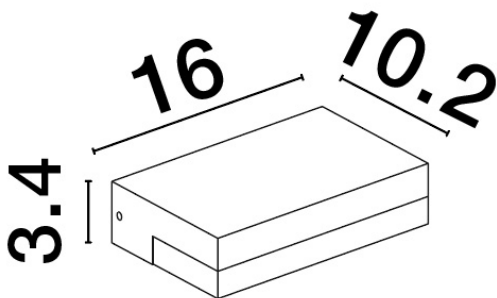

NOVA LUCE

PRODUCT DATASHEET

Version: 001

PRODUCT PHOTOGRAPH

GENERAL INFORMATION

Product Code	9492560
Collection	Outdoor
Product Category	Wall
Product Family	PURE
Mounting Location	Wall
Application Environment	Outdoor

DIMENSION & WEIGHT

LxWxH (cm)	L: 16 W: 10,2 H: 3,4
Cut out (cm)	N/A
Weight (Kgr)	0.6

MATERIAL & COLOR

Product Color	Anthracite
Body Material	Die-Casting Aluminium

TECHNICAL DRAWING

APPLICATION & MOUNTING

Ambient Working Temp.	Max 40 oC
Type of Protection	IP65
Dimmable	No
Type of Dimming (Optional)	N/A
Mounting type	Surface
Mounting Depth (cm)	N/A
Led Module Replaceable	No
Light Source	LED

NOVA LUCE S.A

Schimatari Viotias
32009, Greece

+30 22620 58 121
+30 22620 56 743

info@novaluce.com
www.novaluce.com