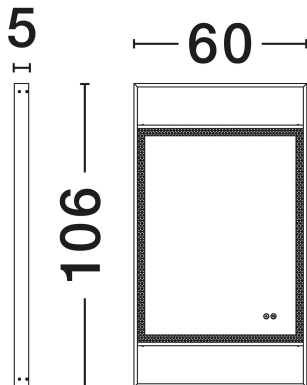

NOVA LUCE

PRODUCT DATASHEET

Version: 001

PRODUCT PHOTOGRAPH

GENERAL INFORMATION

Product Code	9006024
Collection	Indoor
Product Category	Bathroom
Product Family	Doul
Mounting Location	Ceiling
Application Environment	Indoor
Specifications	N/A

DIMENSION & WEIGHT

LxWxH (cm)	L: 60 W: 5 H: 106
Cut Out (cm)	N/A
Weight (Kgr)	8.8

MATERIAL & COLOR

Product Color	Black
Body Material	Aluminium & Mirror Glass

TECHNICAL DRAWING

APPLICATION & MOUNTING

Ambient Working Temp.	Max 45°C
Type of Protection	IP44
Dimmable	No
Type of Dimming	N/A
Mounting type	Surface
Mounting Depth (cm)	N/A
Led Module Replaceable	No
Light Source	LED

Power (Nominal)	41W
Input voltage (Nominal)	220-240V
Mains Frequency	50/60Hz

PHOTOMETRICAL DATA

Luminous Flux	426lm
Color Temperature	4000K
Light Color (Designation)	Neutral White

WARRANTY

Warranty	3 Years
----------	----------------