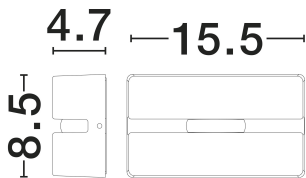

DIMENSION & WEIGHT

LxWxH (cm)	L:15.5 W:4.7 H:8.5 cm
Cut out (cm)	N/A
Weight (Kgr)	N/A

TECHNICAL DRAWING

MATERIAL & COLOR

Product Color	White
Body Material	Aluminium
Cover Material	N/A

APPLICATION & MOUNTING

PHOTOMETRICAL DATA

Luminous Flux	60
Luminous Efficacy	15
Color Temperature	2700
Light Color (Designation)	Warm White
CRI	>80
SDCM	<3
Beam Angle	20
UGR	N/A

LIFESPAN

Lifetime	50000
----------	--------------