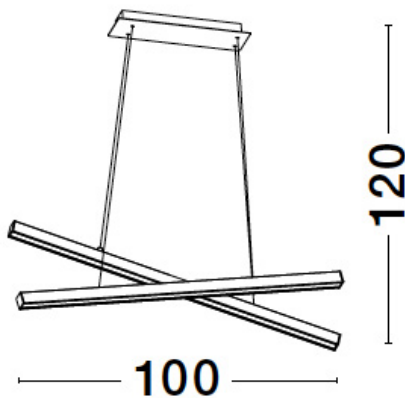

NOVA LUCE

PRODUCT DATASHEET

Version: 001

PRODUCT PHOTOGRAPH

TECHNICAL DRAWING

GENERAL INFORMATION

| | |
|-------------------------|------------|
| Product Code | 9060910 |
| Collection | Decorative |
| Product Category | Suspension |
| Product Family | X-Line |
| Mounting Location | Ceiling |
| Application Environment | Indoor |

DIMENSION & WEIGHT

| | |
|--------------|--------------------|
| LxWxH (cm) | L: 100 W: 8 H: 120 |
| Cut out (cm) | N/A |
| Weight (Kgr) | 2.9 |

MATERIAL & COLOR

| | |
|---------------|---------------------|
| Product Color | Sandy White |
| Body Material | Aluminium & Acrylic |