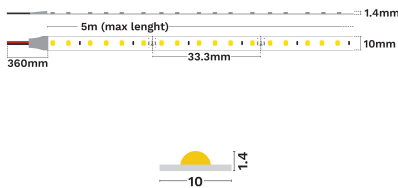

COMPATIBLE WITH

— On/Off Driver: N/A

— Triac Driver: N/A

— Dali Driver: N/A

GENERAL INFORMATION

Product Code	9540098
Product Category	Led Strips
Product Family	Honor
Mounting Location	N/A
Application Environment	Indoor

DIMENSION & WEIGHT

LxWxH (cm)	L:5m 10 mm
Cut out (cm)	N/A
Weight (Kgr)	N/A

MATERIAL & COLOR

Product Color	N/A
Body Material	Aluminium
Cover Material	N/A

APPLICATION & MOUNTING

Ambient Working Temp.	45 C
Type of Protection	IP20
Protection Class IK	N/A
Dimmable	Yes
Type of Dimming (Optional)	Triac/Dali
Mounting type	N/A
Mounting Depth (cm)	N/A
Led Module Replaceable	No
Light Source	Led
Adjustable	No

NOVA LUCE S.A

Schimatari Viotias
32009, Greece

+30 22620 58 121
+30 22620 56 743

info@novaluce.com
www.novaluce.com