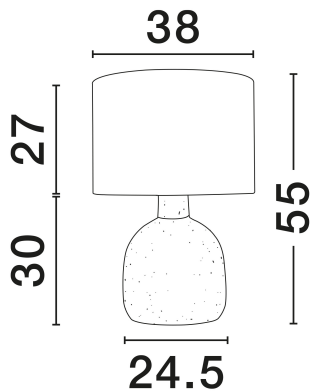

NOVA LUCE

PRODUCT DATASHEET

Version: 001

PRODUCT PHOTOGRAPH

TECHNICAL DRAWING

GENERAL INFORMATION

Product Code	9001061
Collection	Indoor
Product Category	Table
Product Family	Seppure
Mounting Location	Table
Application Environment	Indoor
Specifications	N/A

DIMENSION & WEIGHT

LxWxH (cm)	D: 38 H: 55
Cut Out (cm)	N/A
Weight (Kgr)	2.14

MATERIAL & COLOR

Product Color	Taupe
Body Material	Papier Mache

APPLICATION & MOUNTING

Ambient Working Temp.	Max 45°C
Type of Protection	IP20
Dimmable	Yes
Type of Dimming	N/A
Mounting type	Surface
Mounting Depth (cm)	N/A
Led Module Replaceable	Yes
Light Source	E27