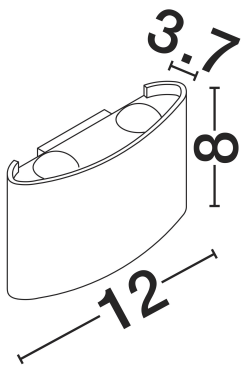

NOVA LUCE

PRODUCT DATASHEET

Version: 001

PRODUCT PHOTOGRAPH

GENERAL INFORMATION

Product Code	9050729
Collection	Outdoor
Product Category	Wall
Product Family	Duomo
Mounting Location	Wall
Application Environment	Outdoor
Specifications	N/A

DIMENSION & WEIGHT

LxWxH (cm)	L:12 W:3.7 H:8 cm
Cut out (cm)	N/A
Weight (Kgr)	0.32

TECHNICAL DRAWING

MATERIAL & COLOR

Product Color	Dark Anthracite
Body Material	Aluminium & Pc

APPLICATION & MOUNTING

Ambient Working Temp.	Max 45 oC
Type of Protection	IP54
Dimmable	No
Type of Dimming	N/A
Mounting type	Surface
Mounting Depth (cm)	N/A
Led Module Replaceable	No
Light Source	LED

Power (Nominal)	5w
Input voltage (Nominal)	220-240Vac
Mains Frequency	50/60Hz

PHOTOMETRICAL DATA

Luminous Flux	400lm
Color Temperature	3000K
Light Color (Designation)	Warm White

WARRANTY

Warranty	3 Years
----------	----------------