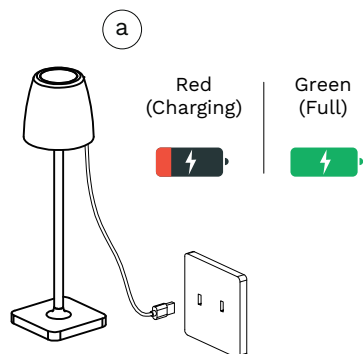

# NOVA LUCE

9223999

1

Firstly, charge the lamp until the led changes to green.  
The USB cable is in the attachment bag.  
We recommend that you use 1A adaptor.

Or charge the lamp by connecting it on base

3

To turn on/ off the lamp,  
please touch the switch on the top

4

The lamp is dimmable