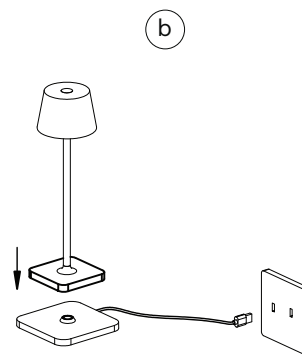

# NOVA LUCE

9223999

1

Firstly, charge the lamp until the led changes to green.  
The USB cable is in the attachment bag.  
We recommend that you use 1A adaptor.

Or charge the lamp by connecting it on base

3

To turn on/ off the lamp,  
please touch the switch on the top

4

The lamp is dimmable