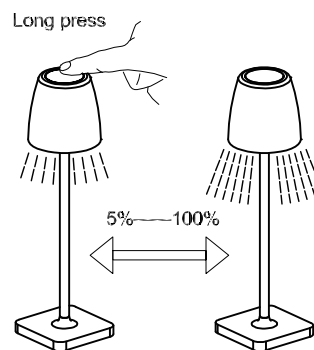

# NOVA LUCE

9223999

1

Firstly, charge the lamp until the led changes to green.  
The USB cable is in the attachment bag.  
We recommend that you use 1A adaptor.

Or charge the lamp by connecting it on base

3

To turn on/ off the lamp,  
please touch the switch on the top

4

The lamp is dimmable