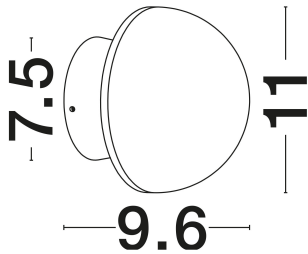

NOVA LUCE

PRODUCT DATASHEET

Version: 001

PRODUCT PHOTOGRAPH

TECHNICAL DRAWING

GENERAL INFORMATION

Product Code	9831050
Collection	Indoor
Product Category	Wall
Product Family	Netune
Mounting Location	Wall
Application Environment	Indoor
Specifications	N/A

DIMENSION & WEIGHT

LxWxH (cm)	D: 11 W: 9.6 H: 7.5
Cut Out (cm)	N/A
Weight (Kgr)	0.53

MATERIAL & COLOR

Product Color	White
Body Material	Gypsum & Aluminium

APPLICATION & MOUNTING

Ambient Working Temp.	Max 45°C
Type of Protection	IP20
Dimmable	No
Type of Dimming	N/A
Mounting type	Surface
Mounting Depth (cm)	N/A
Led Module Replaceable	No
Light Source	LED

Power (Nominal)	6W
Input voltage (Nominal)	220-240V
Mains Frequency	50/60Hz

PHOTOMETRICAL DATA

Luminous Flux	160lm
Color Temperature	3000K
Light Color (Designation)	Warm White

WARRANTY

Warranty	3 Years
----------	----------------