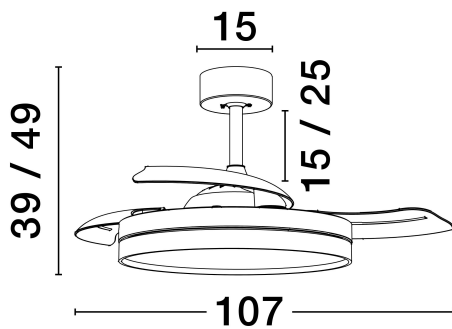

NOVA LUCE

PRODUCT DATASHEET

Version: 001

PRODUCT PHOTOGRAPH

TECHNICAL DRAWING

GENERAL INFORMATION

Product Code	9952378
Collection	Indoor
Product Category	Fans
Product Family	Nevma
Mounting Location	Ceiling
Application Environment	Indoor
Specifications	N/A

DIMENSION & WEIGHT

LxWxH (cm)	D: 107 H: 39-49
Cut Out (cm)	N/A
Weight (Kgr)	5

MATERIAL & COLOR

Product Color	Matt White
Body Material	Metal & Abs

APPLICATION & MOUNTING

Ambient Working Temp.	Max 45°C
Type of Protection	IP20
Dimmable	No
Type of Dimming	N/A
Mounting type	Surface
Mounting Depth (cm)	N/A
Led Module Replaceable	No
Light Source	LED

Power (Nominal)	36W
Input voltage (Nominal)	220-240V
Mains Frequency	50/60Hz

PHOTOMETRICAL DATA

Luminous Flux	4100lm
Color Temperature	3000-4000-6500K
Light Color (Designation)	WW - CW

WARRANTY

Warranty	3 Years
----------	----------------