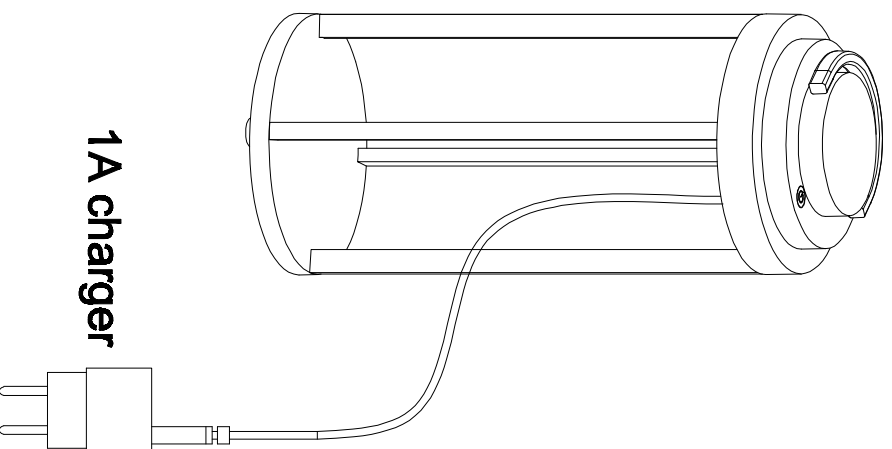

A

Firstly, charge the lamp with the 1A charger in the attachment bag for 4-5 hours .

Red (Charging)	Green (Full)
	

1A charger

socket

B

Secondly , to turn on/off the lamp, please touch the switch on the top.

Touch

C

The lamp is dimmable.

Long press

5% — 100%