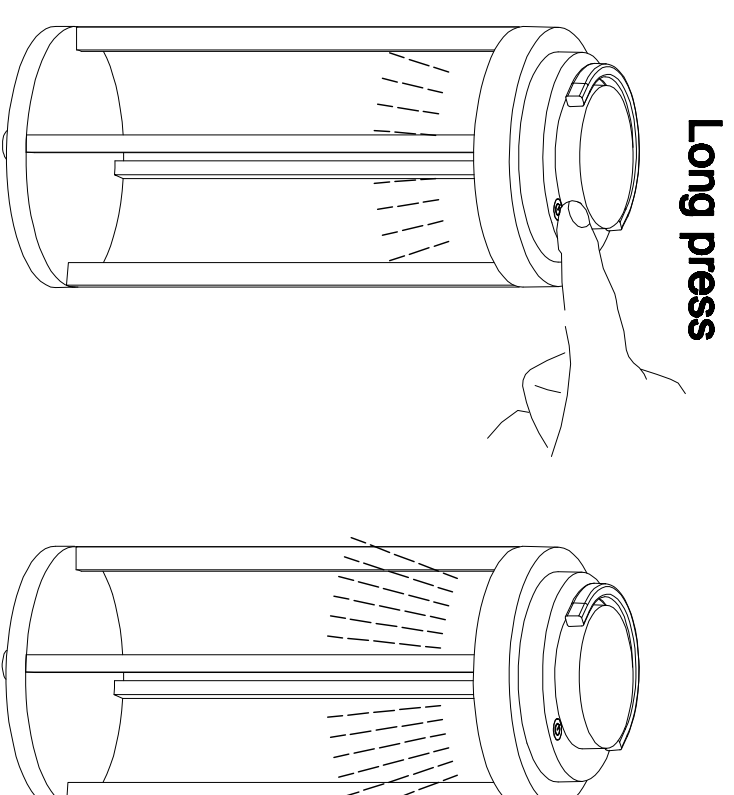

A

Firstly, charge the lamp with the 1A charger in the attachment bag for 4-5 hours .

Red (Charging)	Green (Full)
	

1A charger

socket

B

Secondly , to turn on/off the lamp, please touch the switch on the top.

Touch

C

The lamp is dimmable.

Long press

5% — 100%