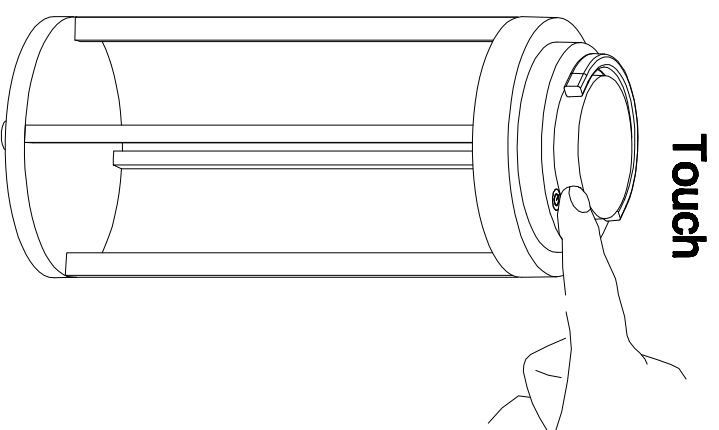

A

Firstly, charge the lamp with the 1A charger in the attachment bag for 4-5 hours .

Red (Charging)	Green (Full)
	

1A charger

socket

B

Secondly , to turn on/off the lamp, please touch the switch on the top.

Touch

C

The lamp is dimmable.

Long press

5% — 100%