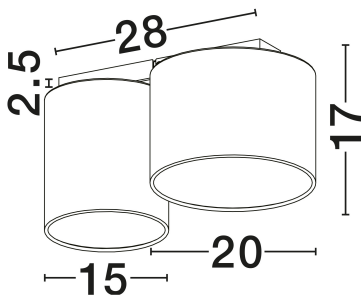

NOVA LUCE

PRODUCT DATASHEET

Version: 001

PRODUCT PHOTOGRAPH

GENERAL INFORMATION

Product Code	9555804
Collection	Indoor
Product Category	Ceiling
Product Family	Bryson
Mounting Location	Ceiling
Application Environment	Indoor
Specifications	N/A

DIMENSION & WEIGHT

LxWxH (cm)	D: 35 W: 20 H: 17
Cut Out (cm)	N/A
Weight (Kgr)	0.84

MATERIAL & COLOR

Product Color	Sandy White & White, Gray
Body Material	Metal & Fabric

TECHNICAL DRAWING

APPLICATION & MOUNTING

+30 22620 58 121
+30 22620 56 743

info@novaluce.com
www.novaluce.com

NOVA LUCE

PRODUCT DATASHEET

Version: 001

ELECTRICAL DATA

Power (Nominal)	2x12W
Input voltage (Nominal)	100-240V
Mains Frequency	50/60Hz

PHOTOMETRICAL DATA