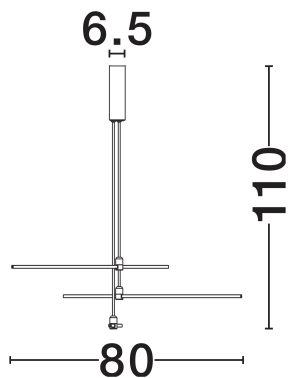

GENERAL INFORMATION

Product Code	9028981
Collection	Indoor
Product Category	Suspension
Product Family	Fedon
Mounting Location	Wall
Application Environment	Indoor
Specifications	N/A

DIMENSION & WEIGHT

LxWxH (cm)	L: 80 H: 110
Cut Out (cm)	N/A
Weight (Kgr)	0

MATERIAL & COLOR

Product Color	Sandy Black
Body Material	Aluminium

APPLICATION & MOUNTING

Ambient Working Temp.	Max 45°C
Type of Protection	IP20
Dimmable	No
Type of Dimming	N/A
Mounting type	Surface
Mounting Depth (cm)	N/A
Led Module Replaceable	No
Light Source	LED

NOVA LUCE S.A

Schimatari Viotias
32009, Greece

+30 22620 58 121
+30 22620 56 743

info@novaluce.com
www.novaluce.com