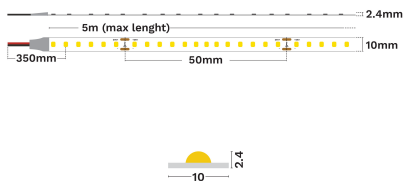

COMPATIBLE WITH

— On/Off Driver: N/A

— Triac Driver: N/A

— Dali Driver: N/A

GENERAL INFORMATION

Product Code	9680309
Product Category	Led Strips
Product Family	Honor 48V Long
Mounting Location	N/A
Application Environment	Outdoor

DIMENSION & WEIGHT

LxWxH (cm)	L:1m W:12 H:2.4 mm
Cut out (cm)	N/A
Weight (Kgr)	N/A

MATERIAL & COLOR

Product Color	N/A
Body Material	Aluminium
Cover Material	N/A

APPLICATION & MOUNTING

Ambient Working Temp.	45 C
Type of Protection	IP65
Protection Class IK	N/A
Dimmable	Yes
Type of Dimming (Optional)	Triac/Dali
Mounting type	N/A
Mounting Depth (cm)	N/A
Led Module Replaceable	No
Light Source	Led
Adjustable	No

NOVA LUCE S.A

Schimatari Viotias
32009, Greece

+30 22620 58 121
+30 22620 56 743

info@novaluce.com
www.novaluce.com