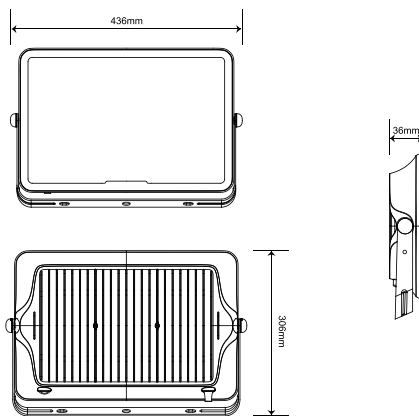

NOVA LUCE

PRODUCT DATASHEET

Version: 001

PRODUCT PHOTOGRAPH

GENERAL INFORMATION

Product Code	9050818
Product Category	Floodlights
Product Family	Grotto
Mounting Location	Ground/Wall
Application Environment	Outdoor

DIMENSION & WEIGHT

LxWxH (cm)	L:43.6 W: 3.6 H: 30.6
Cut out (cm)	-
Weight (Kgr)	2.5

TECHNICAL DRAWING

MATERIAL & COLOR

Product Color	Black
Body Material	Aluminium
Cover Material	N/A

APPLICATION & MOUNTING

Ambient Working Temp.	Max 40 oC
Type of Protection	IP66
Protection Class IK	IK06
Dimmable	N/A
Type of Dimming (Optional)	N/A
Mounting type	Surface
Mounting Depth (cm)	N/A
Led Module Replaceable	No
Light Source	Led