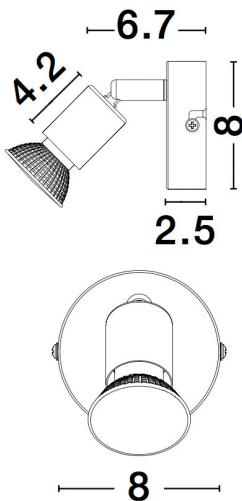

NOVA LUCE

PRODUCT DATASHEET

Version: 001

PRODUCT PHOTOGRAPH

GENERAL INFORMATION

| | |
|-------------------------|------------|
| Product Code | 960001 |
| Collection | Decorative |
| Product Category | Spotlights |
| Product Family | Lup |
| Mounting Location | Wall |
| Application Environment | Indoor |

DIMENSION & WEIGHT

| | |
|--------------|---------------------|
| LxWxH (cm) | L: 8 W: 6.7 H: 10.9 |
| Cut out (cm) | N/A |
| Weight (Kgr) | 0.2 |

TECHNICAL DRAWING

MATERIAL & COLOR

| | |
|---------------|------------|
| Product Color | Satin Gold |
| Body Material | Metal |