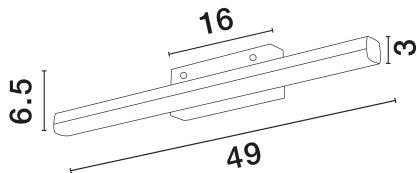

NOVA LUCE

PRODUCT DATASHEET

Version: 001

PRODUCT PHOTOGRAPH

GENERAL INFORMATION

Product Code	787014
Collection	Indoor
Product Category	Bathroom
Product Family	Willow
Mounting Location	Ceiling
Application Environment	Indoor
Specifications	N/A

DIMENSION & WEIGHT

LxWxH (cm)	L: 49 W: 7.5 H: 6.5
Cut Out (cm)	N/A
Weight (Kgr)	0.57

MATERIAL & COLOR

Product Color	White
Body Material	Aluminium & Acrylic

TECHNICAL DRAWING

APPLICATION & MOUNTING

Ambient Working Temp.	Max 45°C
Type of Protection	IP44
Dimmable	Yes
Type of Dimming	N/A
Mounting type	Surface
Mounting Depth (cm)	N/A
Led Module Replaceable	No
Light Source	LED