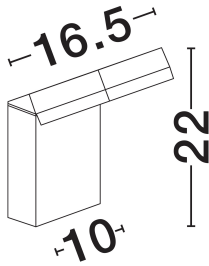

GENERAL INFORMATION

Product Code	9971477
Collection	Outdoor
Product Category	Wall
Product Family	Farge
Mounting Location	Wall
Application Environment	Outdoor
Specifications	N/A

DIMENSION & WEIGHT

LxWxH (cm)	L:10 W:16.5 H:22 cm
Cut out (cm)	N/A
Weight (Kgr)	0.935

MATERIAL & COLOR

Product Color	Dark Anthracite
Body Material	Aluminium & Acrylic

APPLICATION & MOUNTING

Ambient Working Temp.	Max 45 oC
Type of Protection	IP65
Dimmable	No
Type of Dimming	N/A
Mounting type	Surface
Mounting Depth (cm)	N/A
Led Module Replaceable	No
Light Source	LED

NOVA LUCE S.A

Schimatari Viotias
32009, Greece

+30 22620 58 121
+30 22620 56 743

info@novaluce.com
www.novaluce.com