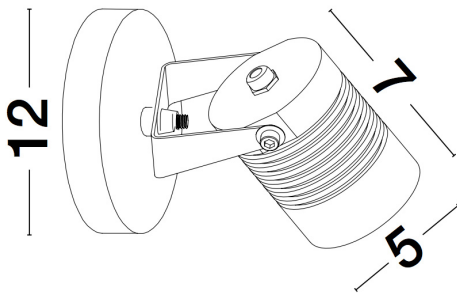

NOVA LUCE

PRODUCT DATASHEET

Version: 001

PRODUCT PHOTOGRAPH

TECHNICAL DRAWING

GENERAL INFORMATION

Product Code	9971451
Collection	Outdoor
Product Category	Spotlights
Product Family	FEND
Mounting Location	Ground / Wall
Application Environment	Outdoor

DIMENSION & WEIGHT

LxWxH (cm)	L: 5 W: 7 H: 12
Cut out (cm)	N/A
Weight (Kgr)	0.4

MATERIAL & COLOR

Product Color	Black
Body Material	Aluminium&-Glass

APPLICATION & MOUNTING

Ambient Working Temp.	Max 40 oC
Type of Protection	IP65
Dimmable	No
Type of Dimming (Optional)	N/A
Mounting type	Surface
Mounting Depth (cm)	N/A
Led Module Replaceable	No
Light Source	LED

Power (Nominal)	5W
Input voltage (Nominal)	220-240Vac
Mains Frequency	50/60Hz

PHOTOMETRICAL DATA

Luminous Flux	378 lm
Color Temperature	3000K
Light Color (Designation)	Warm White

WARRANTY

Warranty	3 Years
----------	----------------