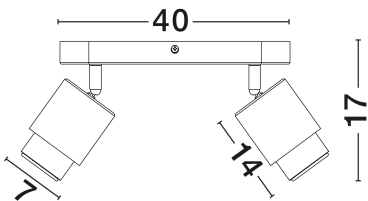

DIMENSION & WEIGHT

LxWxH (cm)	L: 40 W: 14 H: 17
Cut Out (cm)	N/A
Weight (Kgr)	0.71

MATERIAL & COLOR

Product Color	Satin Nickel
Body Material	Metal

TECHNICAL DRAWING

APPLICATION & MOUNTING

Ambient Working Temp.	Max 45°C
Type of Protection	IP20
Dimmable	Yes
Type of Dimming	N/A
Mounting type	Surface
Mounting Depth (cm)	N/A
Led Module Replaceable	Yes
Light Source	GU10

Power (Nominal)	2x10W
Input voltage (Nominal)	100-240V
Mains Frequency	50/60Hz

PHOTOMETRICAL DATA

Luminous Flux	N/A
Color Temperature	N/A
Light Color (Designation)	N/A

WARRANTY

Warranty	3 Years
----------	----------------