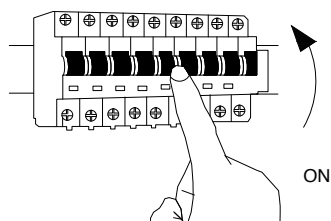

NOVA LUCE

9186918

1

Turn off the general switch

2

Drill holes & apply plastic anchors
With screws

3

Connect the wires

4

Apply the side screws

5

Turn on the general switch