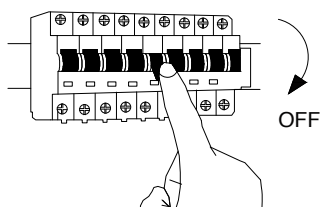

NOVA LUCE

9186918

1

Turn off the general switch

2

Drill holes & apply plastic anchors
With screws

3

Connect the wires

4

Apply the side screws

5

Turn on the general switch