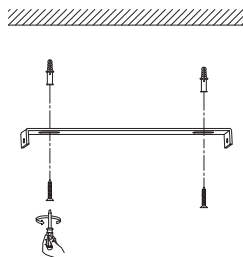

NOVA LUCE

9186918

1

Turn off the general switch

2

Drill holes & apply plastic anchors
With screws

3

Connect the wires

4

Apply the side screws

5

Turn on the general switch