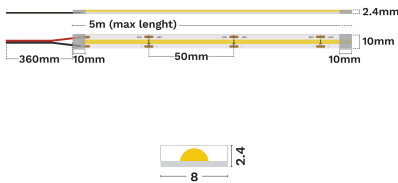

COMPATIBLE WITH

— On/Off Driver: N/A

— Triac Driver: N/A

— Dali Driver: N/A

GENERAL INFORMATION

Product Code	9540067
Product Category	Led Strips
Product Family	Vida Slim
Mounting Location	N/A
Application Environment	Outdoor

DIMENSION & WEIGHT

LxWxH (cm)	L:5m 8 mm
Cut out (cm)	N/A
Weight (Kgr)	N/A

MATERIAL & COLOR

Product Color	N/A
Body Material	Aluminium
Cover Material	N/A

APPLICATION & MOUNTING

Ambient Working Temp.	45 C
Type of Protection	IP65
Protection Class IK	N/A
Dimmable	Yes
Type of Dimming (Optional)	Triac/Dali
Mounting type	N/A
Mounting Depth (cm)	N/A
Led Module Replaceable	No
Light Source	Led
Adjustable	No

NOVA LUCE S.A

Schimatari Viotias
32009, Greece

+30 22620 58 121
+30 22620 56 743

info@novaluce.com
www.novaluce.com