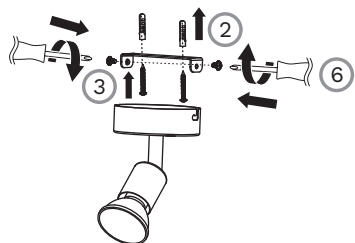

1

Turn off the general switch

4

5

2. Make holes & apply plastic anchors
3. Place the luminaire onto place
4. Connect wires
5. Insert he bulb/bulbs by rotate
6. Tie up side screws to make it stable

7

Turn on the general switch