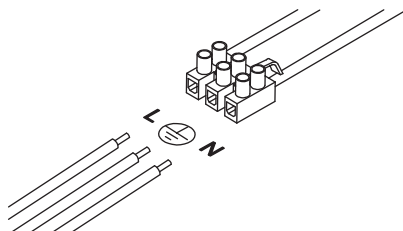

# NOVA LUCE

660001 / 661001 / 662001 / 660005 / 960001 / 960005  
660002 / 661002 / 662002 / 660006 / 960002 / 960006  
660003 / 661003 / 662003 / 660007 / 960003 / 960007  
660004 / 661004 / 662004 / 960004 / 960008

1

Turn off the general switch

4

5

2. Make holes & apply plastic anchors
3. Place the luminaire onto place
4. Connect wires
5. Insert he bulb/bulbs by rotate
6. Tie up side screws to make it stable

7

Turn on the general switch