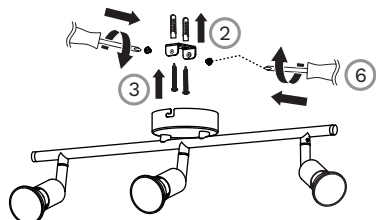

1

Turn off the general switch

4

5

2. Make holes & apply plastic anchors
3. Place the luminaire onto place
4. Connect wires
5. Insert he bulb/bulbs by rotate
6. Tie up side screws to make it stable

7

Turn on the general switch