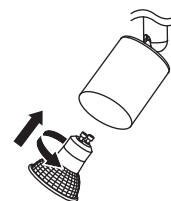

1

Turn off the general switch

4

5

2. Make holes & apply plastic anchors
3. Place the luminaire onto place
4. Connect wires
5. Insert he bulb/bulbs by rotate
6. Tie up side screws to make it stable

7

Turn on the general switch