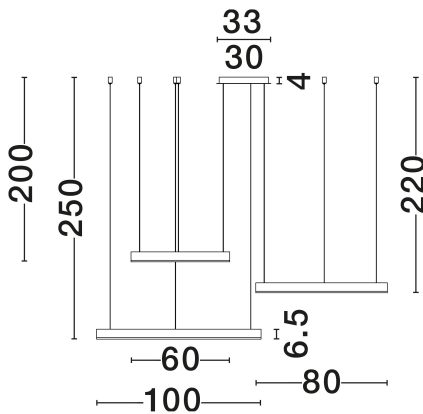

NOVA LUCE

PRODUCT DATASHEET

Version: 001

PRODUCT PHOTOGRAPH

TECHNICAL DRAWING

GENERAL INFORMATION

Product Code	9530180
Collection	Indoor
Product Category	Suspension
Product Family	Motif
Mounting Location	Wall
Application Environment	Indoor
Specifications	N/A

DIMENSION & WEIGHT

LxWxH (cm)	30 D2: 80 D3: 100 H: 250
Cut Out (cm)	N/A
Weight (Kgr)	7.6

MATERIAL & COLOR

Product Color	Sandy White
Body Material	Aluminium & Acrylic

APPLICATION & MOUNTING

Ambient Working Temp.	Max 45°C
Type of Protection	IP20
Dimmable	Yes
Type of Dimming	Triac
Mounting type	Surface
Mounting Depth (cm)	N/A
Led Module Replaceable	No
Light Source	LED

Power (Nominal)	110W
Input voltage (Nominal)	220-240V
Mains Frequency	50/60Hz

PHOTOMETRICAL DATA

Luminous Flux	6160lm
Color Temperature	3000K
Light Color (Designation)	Warm White

WARRANTY

Warranty	3 Years
----------	----------------