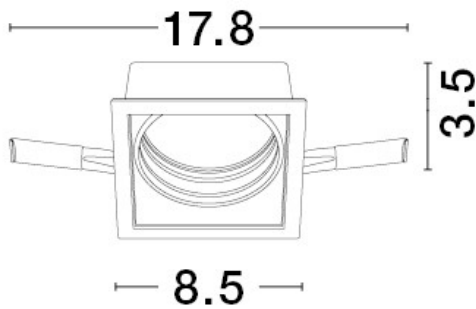

TECHNICAL DRAWING

MATERIAL & COLOR

Product Color	N/A
Body Material	N/A
Cover Material	N/A

APPLICATION & MOUNTING

Ambient Working Temp.	45 C
Type of Protection	IP20
Protection Class IK	N/A
Dimmable	N/A
Type of Dimming (Optional)	N/A
Mounting type	N/A
Mounting Depth (cm)	N/A
Led Module Replaceable	N/A
Light Source	N/A
Adjustable	No

COMPATIBLE WITH

— On/Off Driver: N/A

— Triac Driver: N/A

— Dali Driver: N/A

NOVA LUCE S.A

Schimatari Viotias
32009, Greece

+30 22620 58 121
+30 22620 56 743

info@novaluce.com
www.novaluce.com